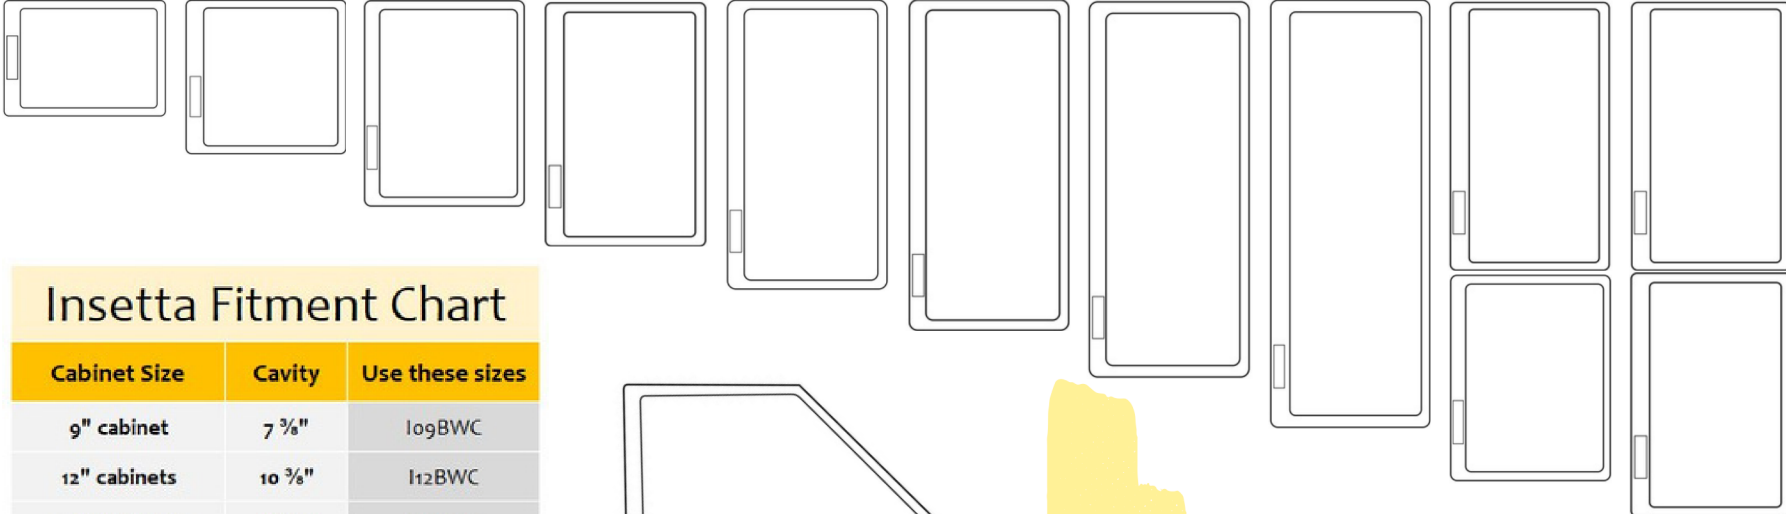

CABINET SIZING

FEB 2023

9" | 12" | 15" | 18" | 21" | 24" | 27" | 30" | 33" | 36"

Insetta Fitment Chart

Cabinet Size	Cavity	Use these sizes
9" cabinet	7 3/8"	I09BWC
12" cabinets	10 3/8"	I12BWC
15" cabinets	13 3/8"	I15BWC
18" cabinets	16 3/8"	I18BWC
21" cabinets	19 3/8"	I21BWC
24" cabinets	22 3/8"	I24BWC
27" cabinets	25 3/8"	I27BWC
30" cabinets	28 3/8"	I30BWC
33" cabinets	31 3/8"	I15BWC & IFLBWC
36" cabinets	34 3/8"	I18BWC & IFLBWC
39" cabinets	37 3/8"	I21BWC & IFLBWC
42" cabinets	40 3/8"	I24BWC & IFLBWC
45" cabinets	43 3/8"	I27BWC & IFLBWC
48" cabinets	46 3/8"	I30BWC & IFLBWC
corner cabinets	22 5/8"	ICRBWC
L-corner cabinets (2pk)	22 5/8"	IELBWC